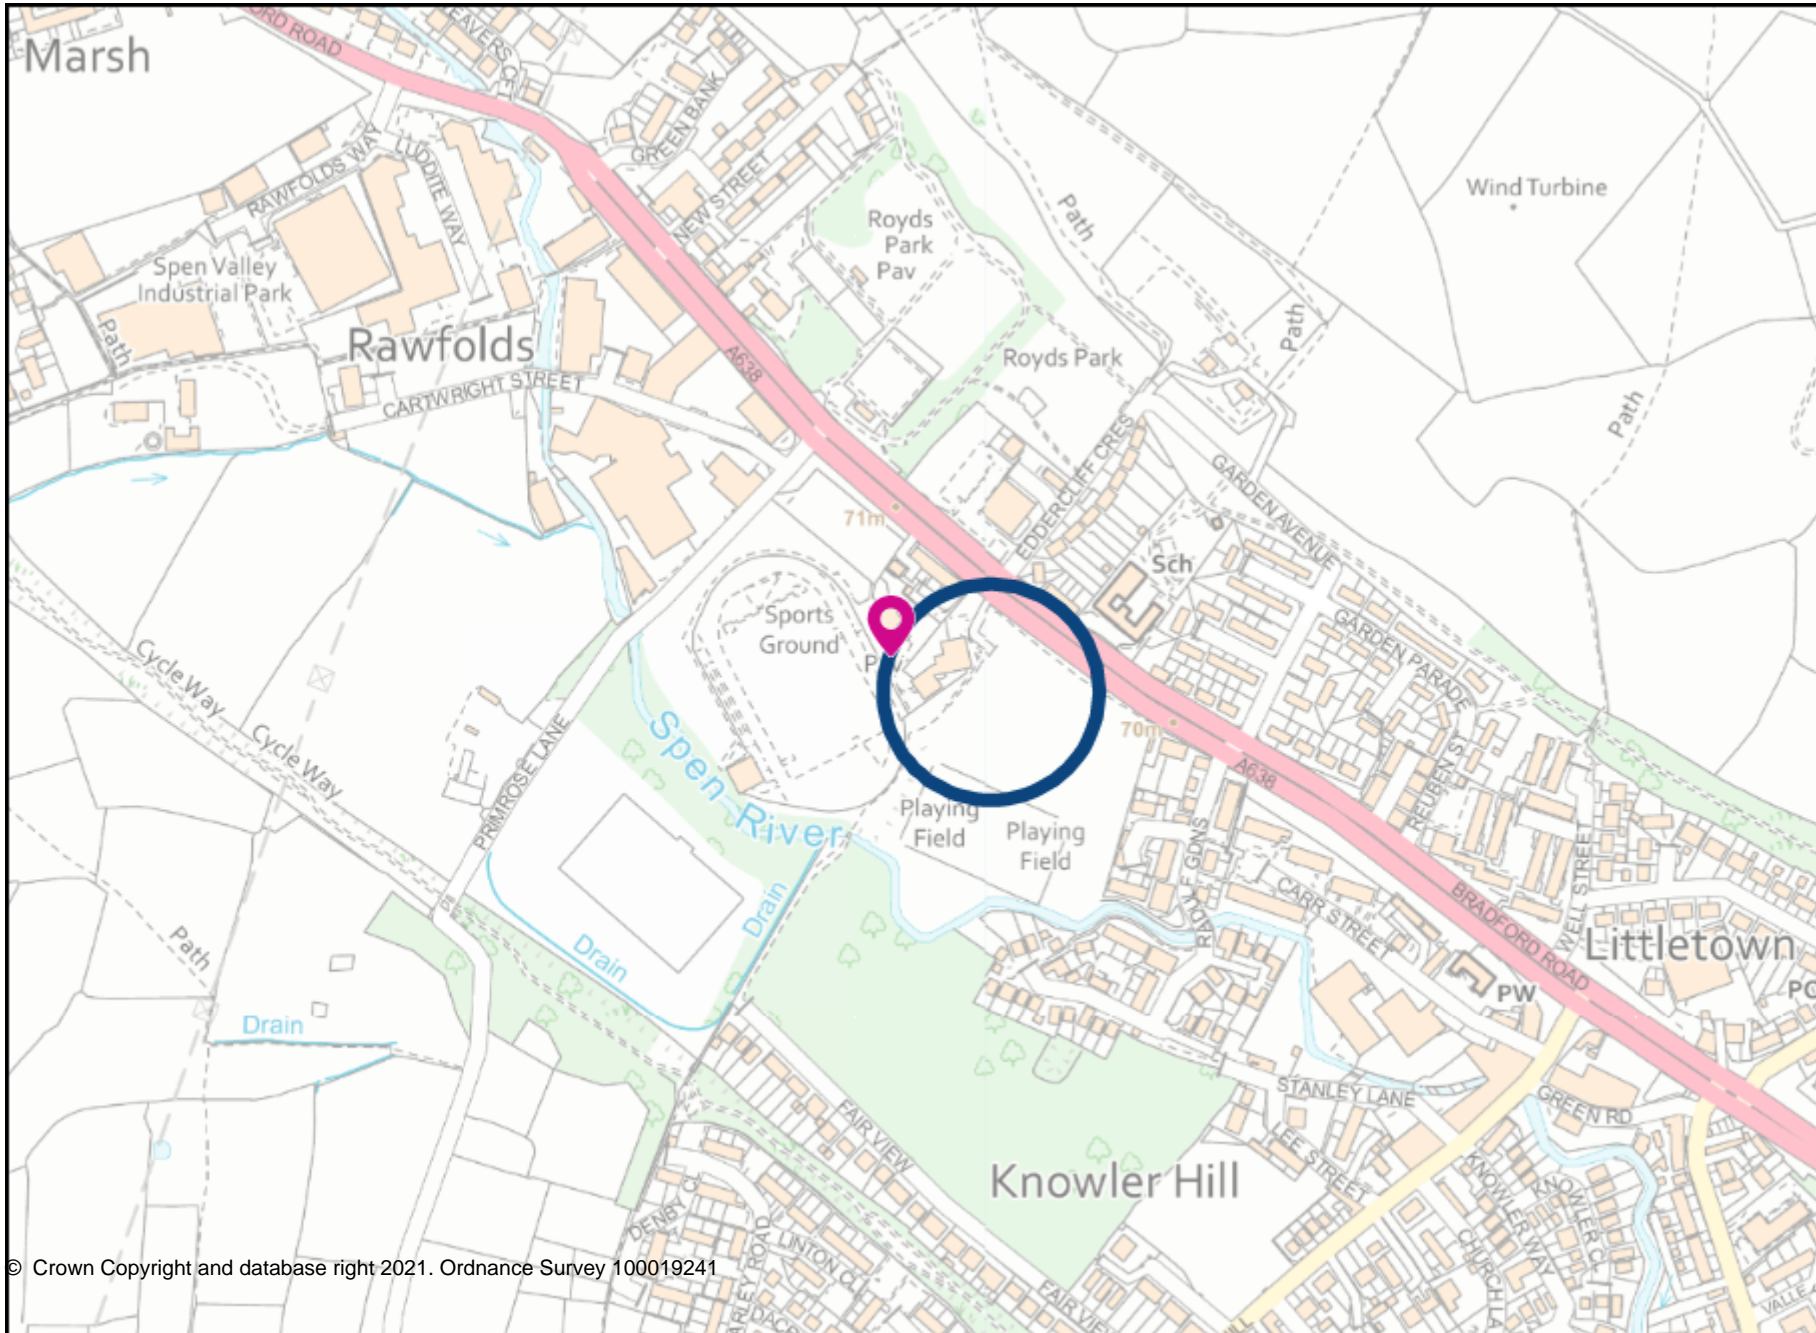

App B - Location Plan

Kompass
Kirklees Mapping Service

Scale = 5000

© Crown Copyright and
database right 2020.
Ordnance Survey
100019241

maps@kirklees.gov.uk